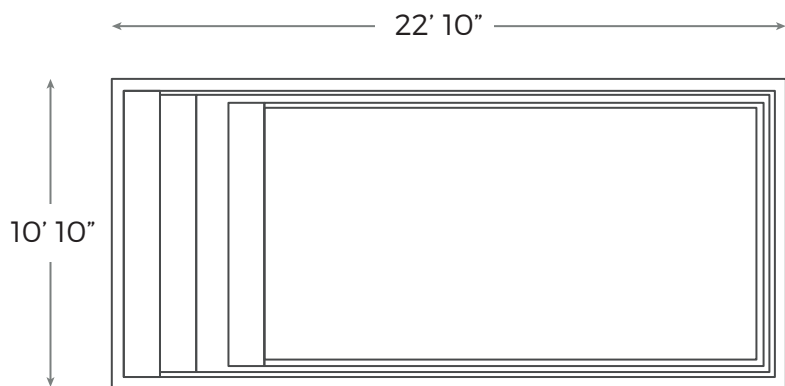

# NAUTIKA 1123

Our basic pool is delivered in brilliant white, and is also available in grey or blue.

**INCLUDED:**

Skimmer / Return / Drain

AREA	<b>204,25 SF</b>
WEIGHT	<b>1200 POUNDS</b>
PERIMETER	<b>62 LINEAR FOOT</b>
VOLUME	<b>749 CUBIC FOOT</b> <b>5610 US GALLONS</b> <b>4667 IMP. GALLONS</b> <b>21 037 LITRES</b>