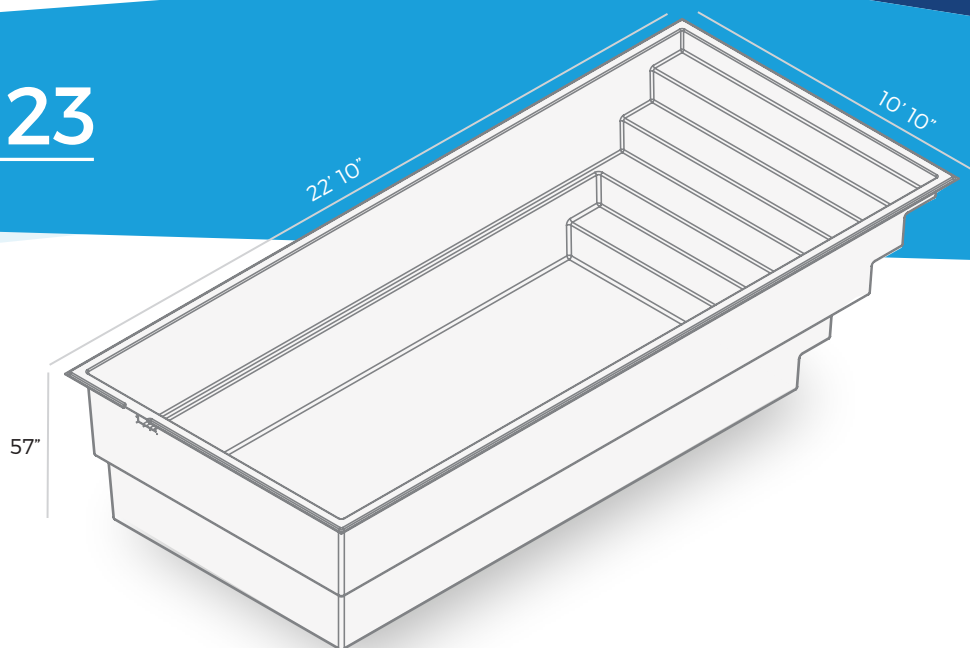

# NAUTIKA 1123

Our basic pool is delivered in brilliant white, and is also available in grey or blue.

**INCLUDED:**

Skimmer / Return / Drain

AREA	<b>204,25 SF</b>
WEIGHT	<b>1200 POUNDS</b>
PERIMETER	<b>62 LINEAR FOOT</b>
VOLUME	<b>749 CUBIC FOOT</b> <b>5610 US GALLONS</b> <b>4667 IMP. GALLONS</b> <b>21 037 LITRES</b>