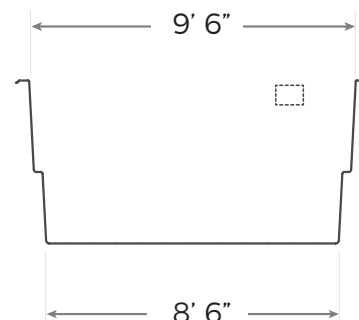

# NAUTIKA 1123

Our basic pool is delivered in brilliant white, and is also available in grey or blue.

**INCLUDED:**

Skimmer / Return / Drain

AREA	<b>204,25 SF</b>
WEIGHT	<b>1200 POUNDS</b>
PERIMETER	<b>62 LINEAR FOOT</b>
VOLUME	<b>749 CUBIC FOOT</b> <b>5610 US GALLONS</b> <b>4667 IMP. GALLONS</b> <b>21 037 LITRES</b>