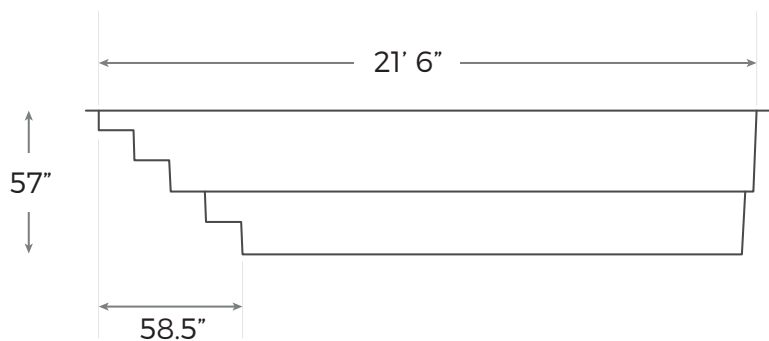

# NAUTIKA 1123

Our basic pool is delivered in brilliant white, and is also available in grey or blue.

**INCLUDED:**

Skimmer / Return / Drain

AREA	<b>204,25 SF</b>
WEIGHT	<b>1200 POUNDS</b>
PERIMETER	<b>62 LINEAR FOOT</b>
VOLUME	<b>749 CUBIC FOOT</b> <b>5610 US GALLONS</b> <b>4667 IMP. GALLONS</b> <b>21 037 LITRES</b>